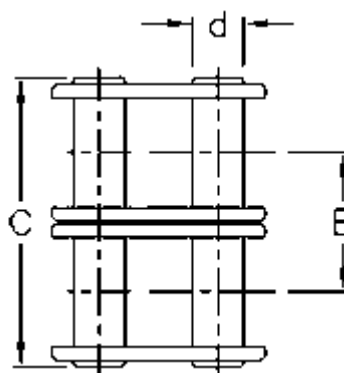

Article number: 6100120031

Description: Connecting link 3/8 x 7/32 duplex 06B-2

Measures

Breaking power = 14960

C = 23,40

d = 3,28

D = 6,35

E = 10,24

For chain size = 3/8 x 7/32

For chain type = 06 B-2

P = 9,525

W = 5,72